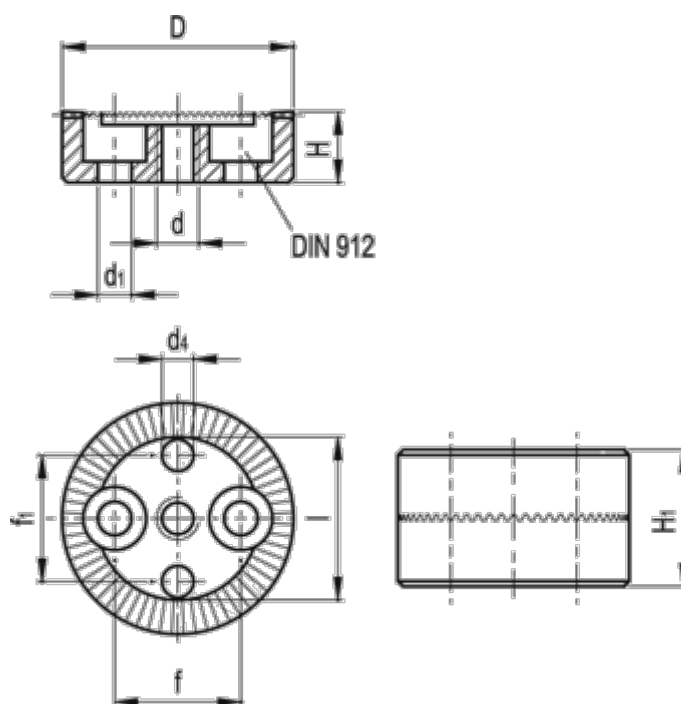

# Data Sheet

Article number: 206545311

Description: E+G Serrated locking plate  
GN 187.4-22-48-A-NI

## Measures

D	= 22	l	= 15.5
d	= M4	Number of teeth	= 48
d1	= 3.2	Weight (g)	= 15
d4 H11	= 3		
f	= 12		
f1	= 12		
H +/-0.9	= 6.5		
H1	= 13		